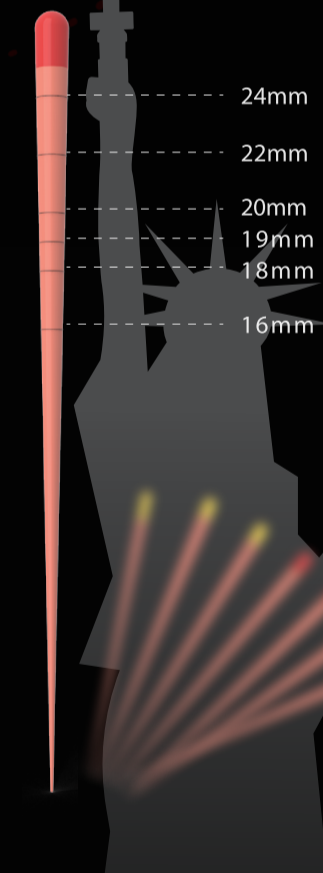

Accurate Size

Our Gutta Percha points are produced with advanced technology and strict audit standards, ensuring dimensions are accurate to $\pm 0.01\text{mm}$ for a reliable fit.

Clear X-Ray Imaging

The Gutta Percha points are designed to provide clear visibility under X-rays, allowing for easy monitoring of the root canal filling.

Clear Identification

Each point is clearly labeled with standard specifications to ensure easy identification during procedures.

Pure Ingredients

Manufactured using high-purity raw materials, our Gutta Percha points provide enhanced therapeutic effects for optimal clinical results.

Taper 02 015 ,020 ,025 ,030 ,035 ,040 ,045 ,050 , 055
060 ,070 ,080 , 015-040 , 045-080

Tornado Blue Taper 04 015 ,020 ,025 ,030 ,035 ,040 ,045 ,050 , 055
060 ,070 ,080 ,015-040 , 045-080

Tornado Blue Taper 06 015 ,020 ,025 ,030 ,035 ,040 ,045 ,050 , 055
060 ,070 ,080 ,015-040 , 045-080

Tornado Gold TF1 ,TF2 ,TF3 ,TF4 ,TF5 ,TF1-TF3 ,TF4-TF5

Viera Gold TV20 ,TV25 ,TV35 ,TV45 ,TV25-TV45

Premium Blue T25 ,T40 ,T50 ,T25-T50

Premium Gold TX1 ,TX2 ,TX3 ,TX4 ,TX5 ,TX1-TX3 ,TX4-TX5

LENGTH MARKED